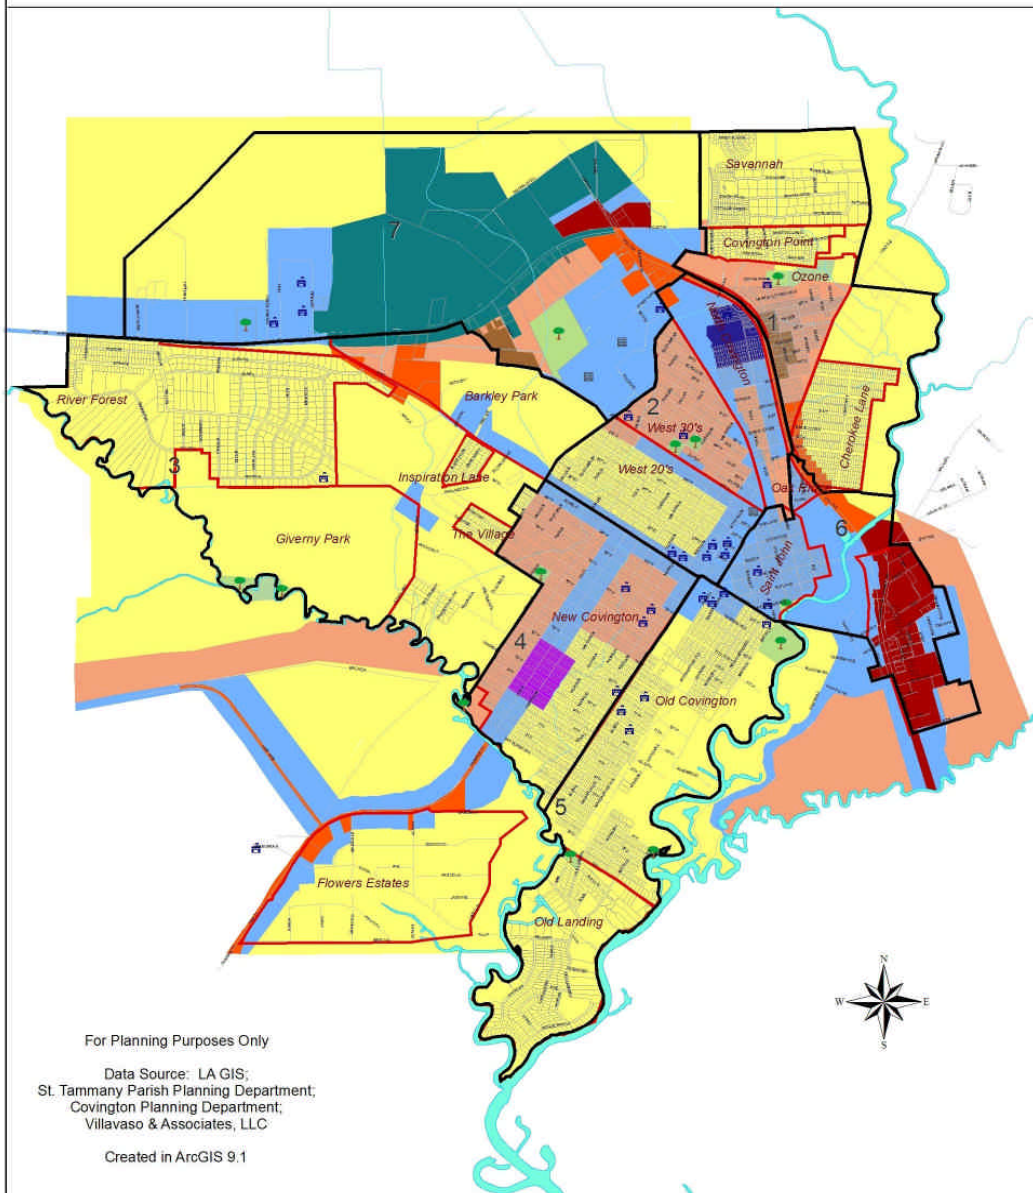

COVINGTON COMPREHENSIVE PLANNING INITIATIVE UPDATE

Proposed Future Land Use Map

Covington

•Environmental Consulting
•Zoning/Planning
•Land Use Law

PROPOSED FUTURE GENERALIZED LAND USE

PROPOSED LAND USES	Residential Medium	Community Facilities	Streams
Regional Commercial	Residential Low	government	Covington Lots
Neighborhood Commercial	Institutional	park	Neighborhoods
Neighborhood Mixed Use	Medical	school	Rivers
Urban Mixed Use	Light Industrial		Planning Districts
Residential High	Parks and Recreations		

For Planning Purposes Only

Data Source: LA GIS;
St. Tammany Parish Planning Department;
Covington Planning Department;
Villavaso & Associates, LLC

Created in ArcGIS 9.1