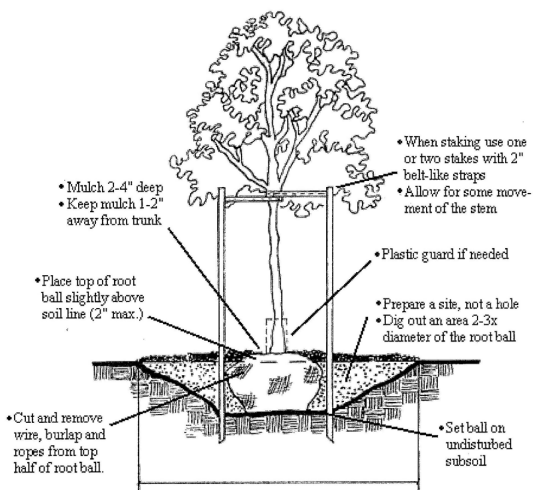

TREES ON PUBLIC PROPERTY

CITY OF COVINGTON

CITIZENS GUIDE TO TREE PLANTING & REMOVAL

COVINGTON TREE BOARD
KEEP COVINGTON BEAUTIFUL

TREE PLANTING POLICY FOR PUBLIC TREES ⁽¹⁾

- Submit APPLICATION TO APPEAR ⁽²⁾ for Tree Board recommendation to City Council Clerk
- Application available at
 - ◇ City Hall, 317 N. Jefferson Street
 - ◇ www.covla.com Residents - Covington Tree Board
- There is no fee
- Mark utilities before planting ⁽³⁾

TREE PLANTING DETAIL

WHEN SELECTING A PLACE TO PLANT A TREE

CONSIDER THE LOCATION OF THESE EXISTING SITE CONDITIONS

- ◇ SIDEWALK
- ◇ PARKING
- ◇ DRIVEWAY
- ◇ INTERSECTION
- ◇ TREES
- ◇ UTILITY POLE & WIRES
- ◇ STREET LIGHT
- ◇ TRAFFIC LIGHT
- ◇ STOP SIGN
- ◇ TRAFFIC SIGNS
- ◇ FIRE HYDRANT